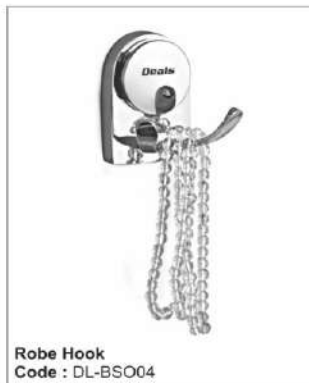

DREAM

CAROL

MARK

				
<p>Soap Dish Code : DL-BSM02</p>	<p>Tumbler Holder Code : DL-BSM03</p>	<p>Robe Hook Code : DL-BSM04</p>	<p>Towel Ring Code : DL-BSM05</p>	<p>Toilet Brush Holder Code: DL-BSM10</p>
<p>BATH SET (5 pcs) Code : DL-BSM01</p>				

			
<p>Towel Bar Code : DL-BSM06</p>	<p>Towel Rack Code : DL-BSM08</p>	<p>P/Holder Code: DL-BSM07</p>	<p>Soap Dispenser Code: DL-BSM09</p>

TAXAS

				
<p>Soap Dish Code : DL-BST02</p>	<p>Tumbler Holder Code : DL-BST03</p>	<p>Robe Hook Code : DL-BST04</p>	<p>Towel Ring Code : DL-BST05</p>	<p>Toilet Brush Holder Code: DL-BST10</p>
<p>BATH SET (5 pcs) Code : DL-BST01</p>				