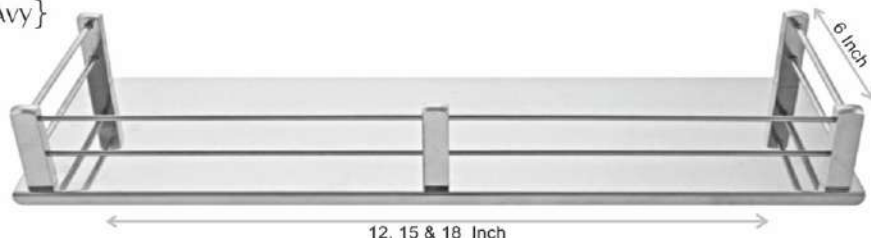

STAINLESS STEEL CORNER & SHELF

SS Tumbler (6")
Code : DL-CG51
Size : 150 mm

SS Corner (10")
Code : DL-CG52
Size : 250x250 mm

Acrylic Shelf (Frost)
Code : DL-CG53
Size : 450 mm (18") FROST

Acrylic Corner (Frost)
Code : DL-CG55
Size : 6" 9" 12" (3 Pcs Set)

SS CORNER {HEAVY}

Code : DL-CG77 (9")
Size : 225x225 mm
Code : DL-CG78 (12")
Size : 300x300 mm

STAINLESS STEEL SHELF {HEAVY}

Code : DL-CG71 (4x12)
Size : 100x300 mm
Code : DL-CG72 (4x15)
Size : 100x375 mm
Code : DL-CG73 (4x18)
Size : 100x450 mm

STAINLESS STEEL SHELF {HEAVY}

Code : DL-CG74 (6x12)
Size : 150x300 mm
Code : DL-CG75 (6x15)
Size : 150x375 mm
Code : DL-CG76 (6x18)
Size : 150x450 mm

STAINLESS STEEL SHOWERS

AISI 304-18/8

Stainless Steel

STAINLESS STEEL SANDWICH SHOWER