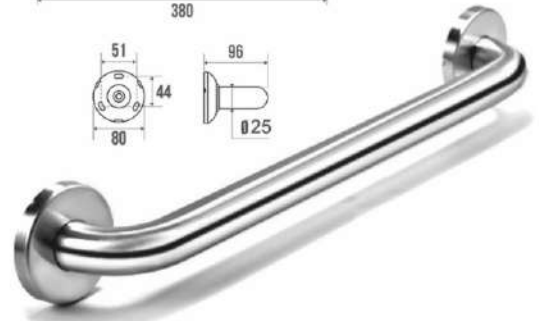

Square Bottle Trap (Full Brass)
Code : DL-BT04 (with 12" Pipe)

Bottle Trap Pipe (Brass)

- DL-BT11 Size : 228 mm (9")
- DL-BT12 Size : 300 mm (12")
- DL-BT13 Size : 375 mm (15")
- DL-BT14 Size : 450 mm (18")

GRAB BAR (SS 304)

Handicap Grab Bar (With Mechanism)

Code : DL-GB06
Size : 550 mm

Handicap Grab Bar (With out Mechanism)

Code : DL-GB07
Size : 550 mm

Grab Bar (Regular)

- DL-GB01 Size : 300 mm (12")
- DL-GB02 Size : 375 mm (15")
- DL-GB03 Size : 450 mm (18")
- DL-GB04 Size : 600 mm (24")