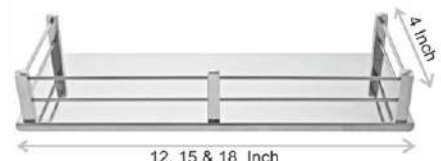

Code : DL-CG35 (10")
Size : 250x250 mm
Code : DL-CG36 (12")
Size : 300x300 mm

GLASS SHELF "MANPY"
(8 mm Glass)

Code : DL-CG33 (20")
Size : 500x138 mm

GLASS SHELF "ROME"

Code : DL-CG37 (20")
Size : 500x138 mm

STAINLESS STEEL CORNER & SHELF

SS Tumbler (6")
Code : DL-CG51
Size : 150 mm

SS Corner (10")
Code : DL-CG52
Size : 250x250 mm

Acrylic Shelf (Frost)
Code : DL-CG53
Size : 450 mm (18") FROST

Acrylic Corner (Frost)
Code : DL-CG55
Size : 6" 9" 12" (3 Pcs Set)

SS CORNER {HEAVY}

Code : DL-CG77 (9")
Size : 225x225 mm
Code : DL-CG78 (12")
Size : 300x300 mm

STAINLESS STEEL SHELF {HEAVY}

Code : DL-CG71 (4x12)
Size : 100x300 mm
Code : DL-CG72 (4x15)
Size : 100x375 mm
Code : DL-CG73 (4x18)
Size : 100x450 mm