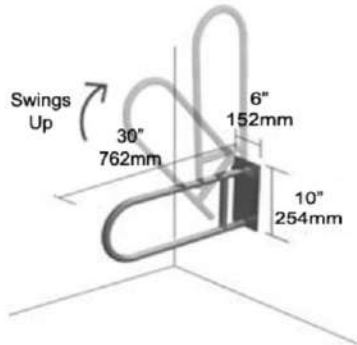

Square Bottle Trap (Full Brass)
Code : DL-BT04 (with 12" Pipe)

Bottle Trap Pipe (Brass)

- DL-BT11 Size : 228 mm (9")
- DL-BT12 Size : 300 mm (12")
- DL-BT13 Size : 375 mm (15")
- DL-BT14 Size : 450 mm (18")

GRAB BAR (SS 304)

Handicap Grab Bar (With Mechanism)

Code : DL-GB06
Size : 550 mm

Handicap Grab Bar (With out Mechanism)

Code : DL-GB07
Size : 550 mm

Grab Bar (Regular)

- DL-GB01 Size : 300 mm (12")
- DL-GB02 Size : 375 mm (15")
- DL-GB03 Size : 450 mm (18")
- DL-GB04 Size : 600 mm (24")

Grab Bar (V-Shape)

Code : DL-GB05
Size : 600 mm (24")

SINGLE LEVER BASIN MIXER

Single Lever (Hand Pump)
Finish : Vantage Finish (12")
Code : DL-SLBM101

Single Lever (Red Long)
Finish : Red Matt Finish (12")
Code : DL-SLBM102