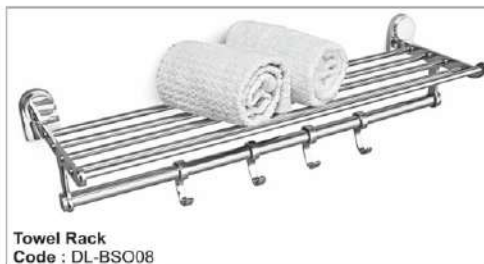

DREAM

CAROL

MARK

				
<p>Soap Dish Code : DL-BSM02</p>	<p>Tumbler Holder Code : DL-BSM03</p>	<p>Robe Hook Code : DL-BSM04</p>	<p>Towel Ring Code : DL-BSM05</p>	<p>Toilet Brush Holder Code: DL-BSM10</p>
<p>BATH SET (5 pcs) Code : DL-BSM01</p>				