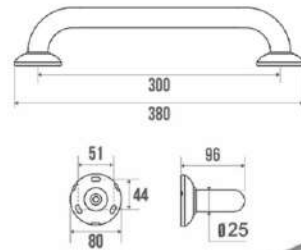

Square Bottle Trap (Full Brass)
Code : DL-BT04 (with 12" Pipe)

Bottle Trap Pipe (Brass)

- DL-BT11 Size : 228 mm (9")
- DL-BT12 Size : 300 mm (12")
- DL-BT13 Size : 375 mm (15")
- DL-BT14 Size : 450 mm (18")

GRAB BAR (SS 304)

Handicap Grab Bar (With Mechanism)

Code : DL-GB06
Size : 550 mm

Handicap Grab Bar (With out Mechanism)

Code : DL-GB07
Size : 550 mm

Grab Bar (Regular)

- DL-GB01 Size : 300 mm (12")
- DL-GB02 Size : 375 mm (15")
- DL-GB03 Size : 450 mm (18")
- DL-GB04 Size : 600 mm (24")