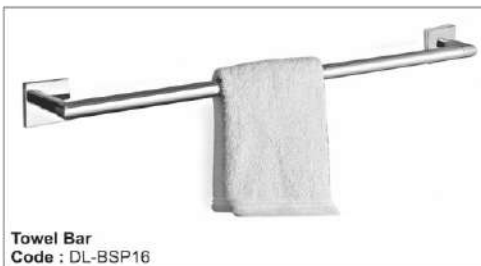

			
<p>Towel Rod Code : DL-BST06</p>	<p>Towel Rack Code : DL-BST08</p>	<p>P/Holder Code: DL-BST07</p>	<p>Soap Dispenser Code: DL-BST09</p>

PECCAN

BATH SET (5 pcs)
Code : DL-BSP01

PAMELA

BATH SET (5 pcs)
Code : DL-BSP11

ZARA

Soap Dish
Code : DL-BSZ02

Tumbler
Code : DL-BSZ03

Robe Hook
Code : DL-BSZ04

Towel Ring
Code : DL-BSZ05

Soap Dish (Brass)
Code: DL-BSZ02A

Toilet Brush Holder
Code: DL-BSZ10

BATH SET (5 pcs)
Code : DL-BSZ01