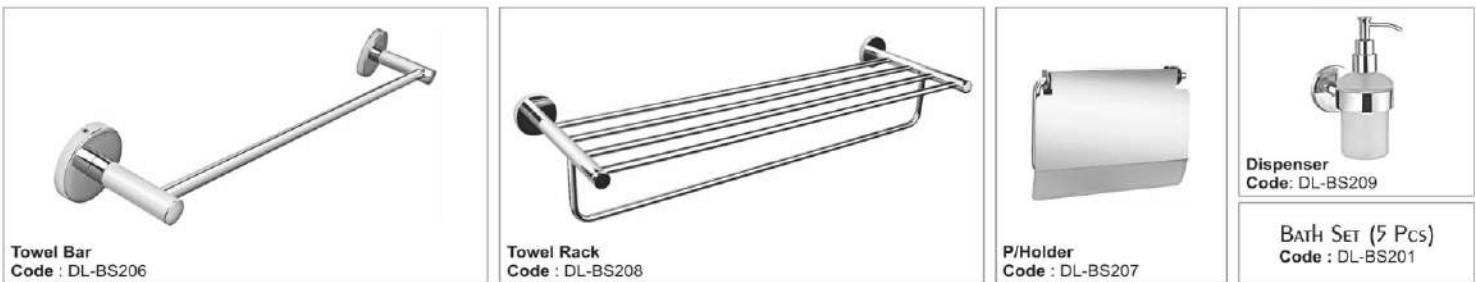

Tumbler Holder
Code: DL-BSR03

Robe Hook
Code : DL-BSR04

Towel Ring
Code : DL-BSR05

Toilet Brush Holder
Code: DL-BSR10

BATH SET (5 pcs)
(BSR02 to BSR06)
Code : DL-BSR01

Towel Bar
Code : DL-BSR06

Towel Rack
Code : DL-BSR08

Towel Bar
Code : DL-BS306

Towel Rack
Code : DL-BS308

P/Holder
Code : DL-BS307

Dispenser
Code : DL-BS309

BATH SET (5 Pcs)
Code : DL-BS301

SS BATH SET (ECO)

STAINLESS STEEL

SS BATH SET (MOON)