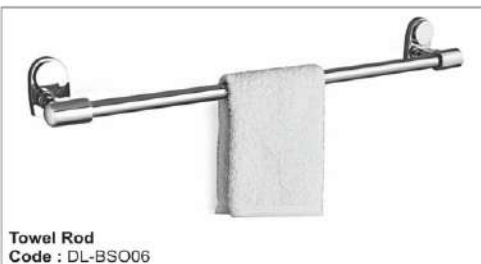

DREAM

CAROL

MARK

				
<p>Soap Dish Code : DL-BSM02</p>	<p>Tumbler Holder Code : DL-BSM03</p>	<p>Robe Hook Code : DL-BSM04</p>	<p>Towel Ring Code : DL-BSM05</p>	<p>Toilet Brush Holder Code: DL-BSM10</p>
<p>BATH SET (5 pcs) Code : DL-BSM01</p>				