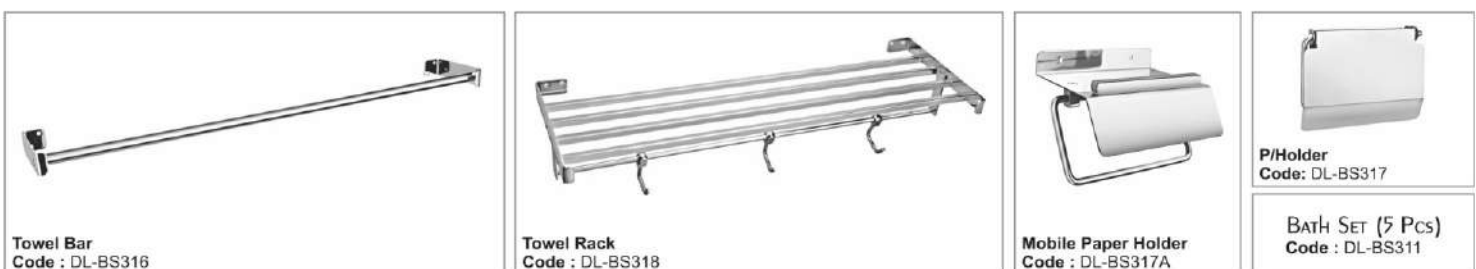

Tumbler Holder
Code: DL-BSR03

Robe Hook
Code : DL-BSR04

Towel Ring
Code : DL-BSR05

Toilet Brush Holder
Code: DL-BSR10

BATH SET (5 pcs)
(BSR02 to BSR06)
Code : DL-BSR01

Towel Bar
Code : DL-BSR06

Towel Rack
Code : DL-BSR08

P/Holder
Code : DL-BSR07

Dispenser
Code : DL-BSR09

SS BATH SET (SUN)

STAINLESS STEEL

Soap Dish
Code : DL-BS302

Tumbler Holder
Code : DL-BS303

Robe Hook
Code : DL-BS304

Towel Ring
Code : DL-BS305

Towel Bar
Code : DL-BS306

Towel Rack
Code : DL-BS308

P/Holder
Code : DL-BS307

Dispenser
Code : DL-BS309

BATH SET (5 Pcs)
Code : DL-BS301

SS BATH SET (ECO)

STAINLESS STEEL

SS BATH SET (MOON)

STAINLESS STEEL

5 Designs Available

Soap Dish Flat

Code : DL-BS512A

Double Soap Dish

Code : DL-BS512B

Soap Dish & Tumbler

Code : DL-BS512C